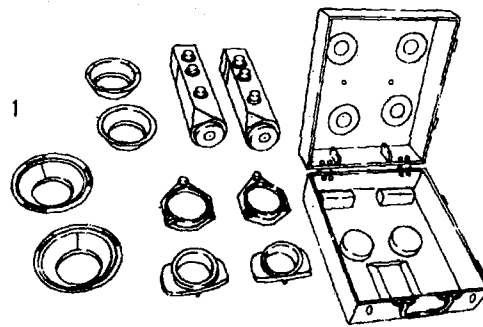

BULB USAGE CHART

Exterior Lamps	Trade No.	Interior Lamps	Trade No.
Backup (Chevrolet)	1151	Ashtray*	194
Backup (Pontiac)	1156	Automatic Transmission Indicator (PRNDL)	73
Front Fog	885	Cluster Illumination	161
Front Sidemarker	194	Console	194
Headlamp (Chevrolet)		Dome	906
Low Beam	H-4351	Front Reading	212-2
High Beam	H-4352	Front Side Door Courtesy	74
Headlamp (Pontiac)	H6545	Heater and Air Conditioning Control	37
High-Mount Stoplamp	921	Instrument Panel Compartment	194
Parking and Turn Signal	2397	Rear Compartment (Convertible Only)	562
Rear License	194	Rear Courtesy (Convertible Only)	562
Rear Sidemarker	194	Turn Signal Indicator	161
Taillamp	194	Warning/Indicator (Chevrolet)	161
Turn Signal	2057	Warning/Indicator (excluding Turn Signal Indicator) (Pontiac)	PC74

4-28-94
FS0198B

SPECIAL TOOLS

1 HEADLAMP AIMER

4-27-94
FS0208B