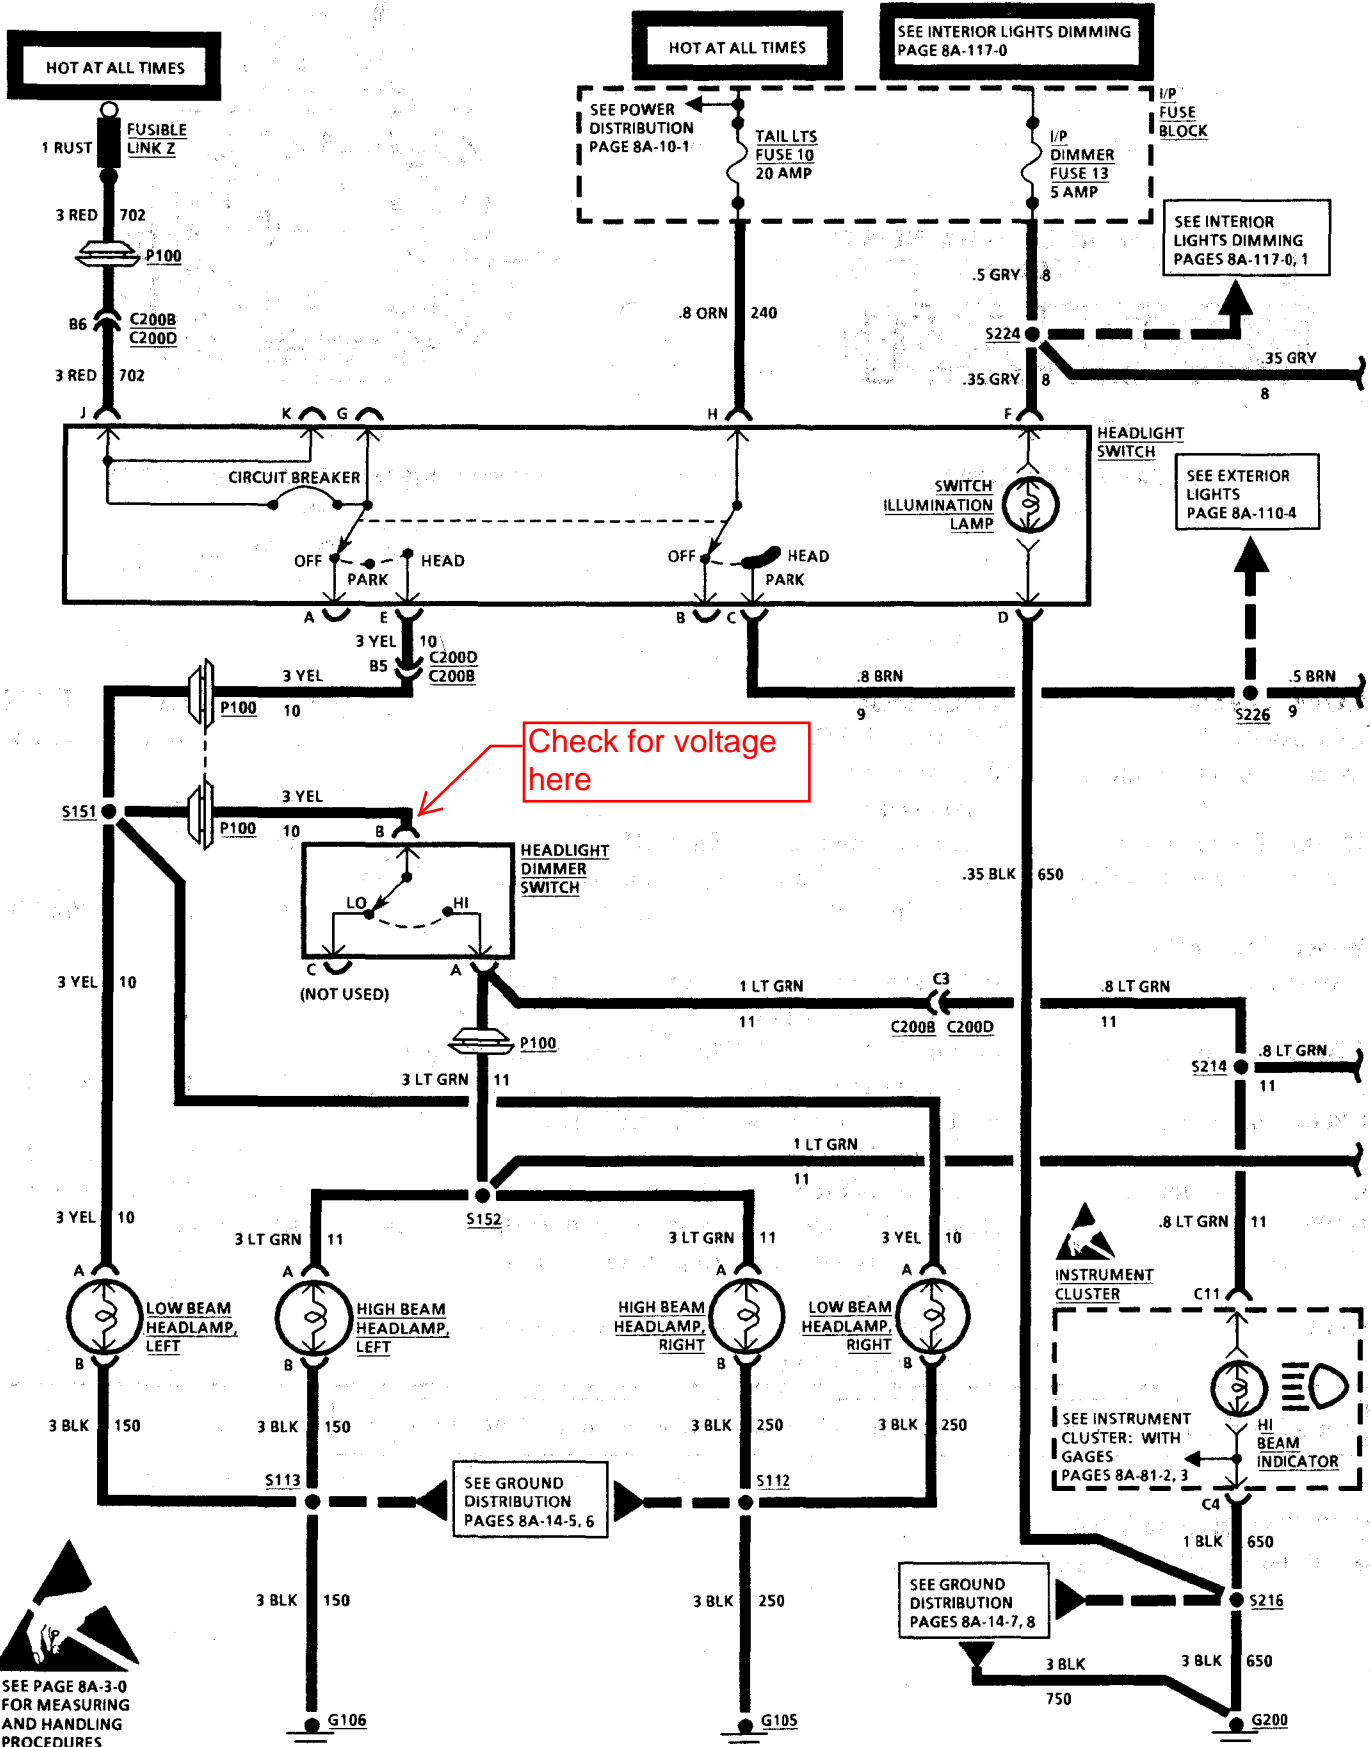

Figure 64 - Bottom of Steering Column

HEADLIGHTS AND FOG LIGHTS (CHEVY)  
WITHOUT DRL (T61)

SEE PAGE 8A-3-0 FOR MEASURING AND HANDLING PROCEDURES