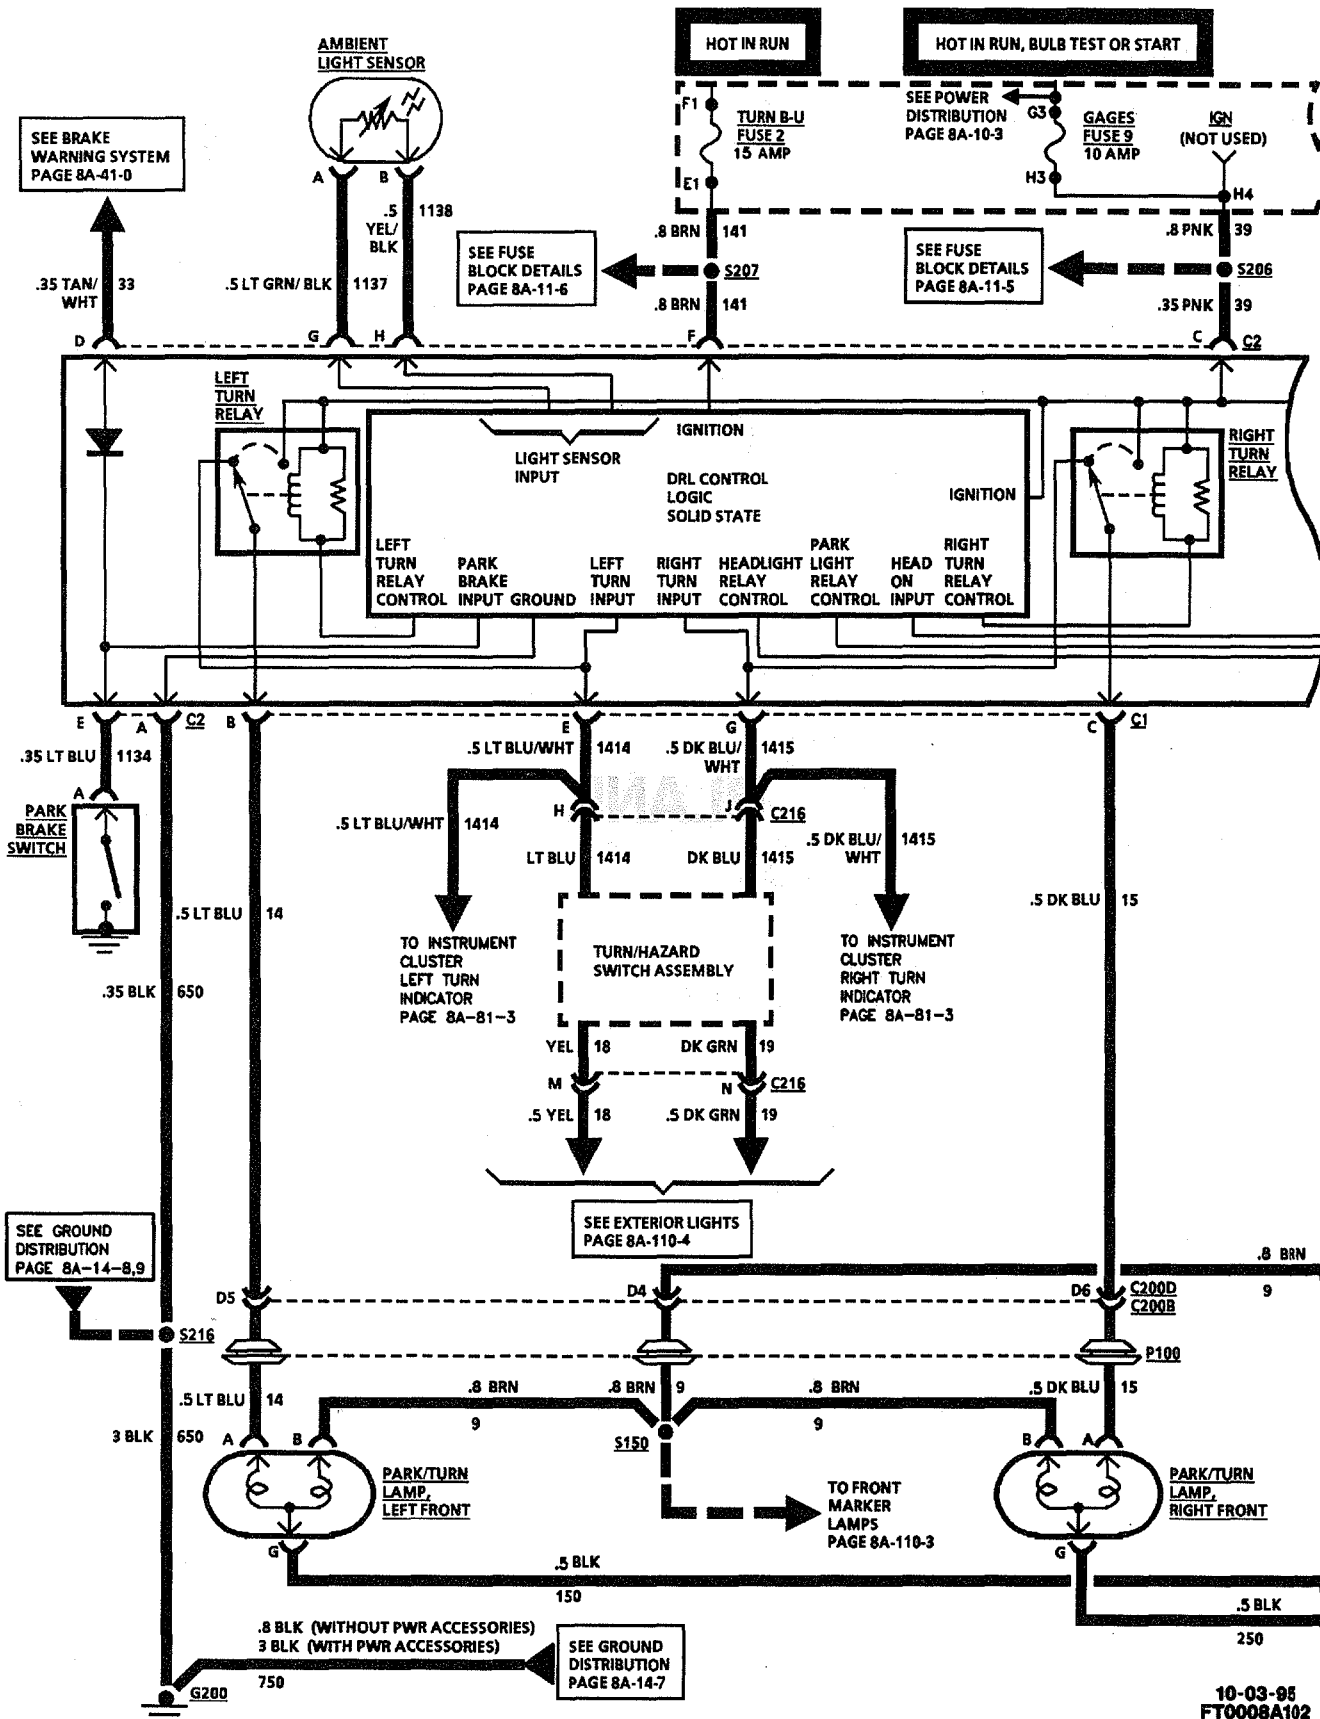

**HEADLIGHTS: DAYTIME RUNNING LIGHTS (DRL)
(CHEVROLET)**

HEADLIGHTS DAYTIME RUNNING LIGHTS (DRL)
(PART 1)

CHART #1 (CHEVY ONLY) LO BEAM AND HI BEAM HEADLAMPS ARE INOPERATIVE

C7193

CHART #2 (PONTIAC ONLY) LO BEAM AND HI BEAM HEADLAMPS ARE INOPERATIVE

C7194