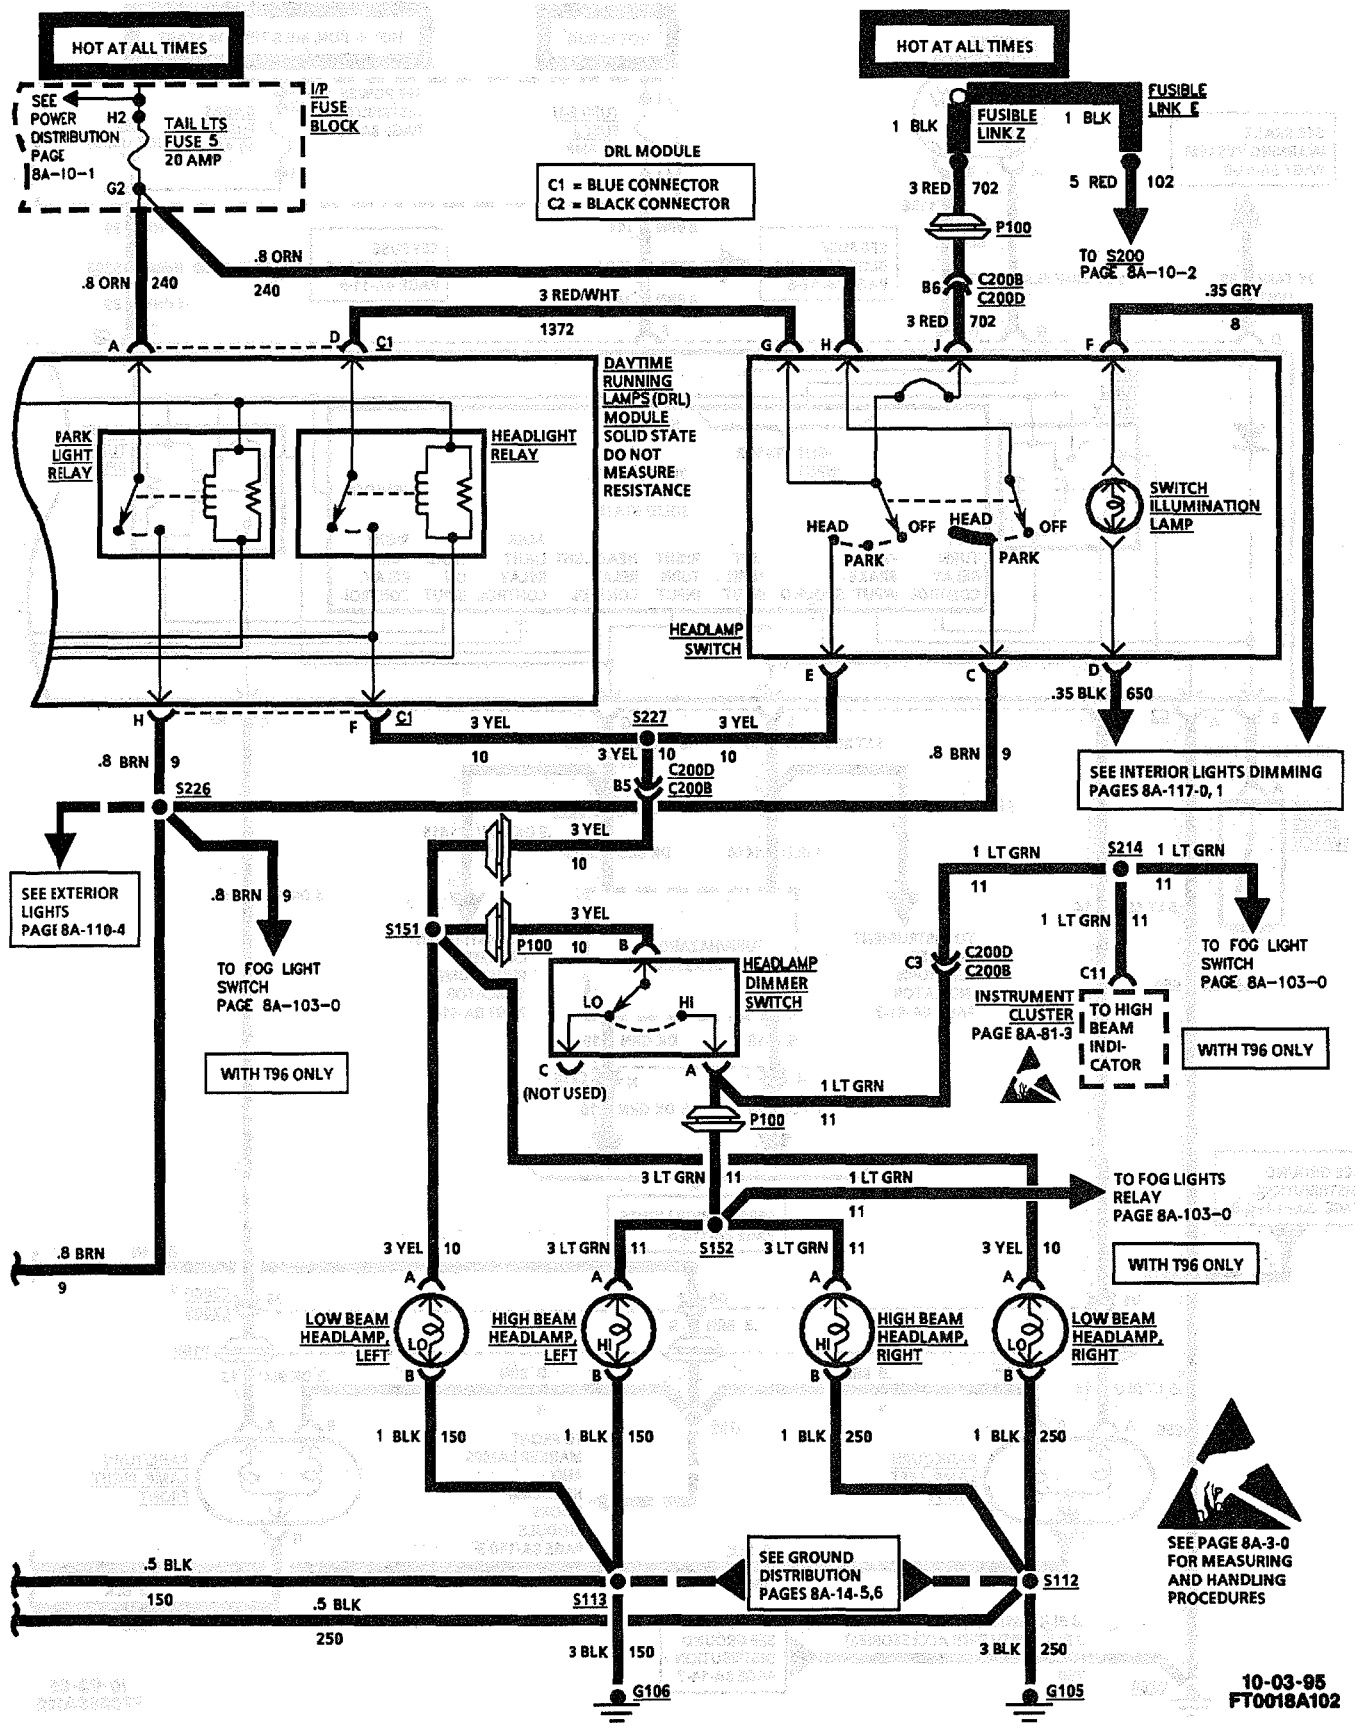

**HEADLIGHTS: DAYTIME RUNNING LIGHTS (DRL)
(CHEVROLET)**

HEADLIGHTS DAYTIME RUNNING LIGHTS (DRL)
(PART 1)

CHART #1 (CHEVY ONLY) LO BEAM AND HI BEAM HEADLAMPS ARE INOPERATIVE

C7193

CHART #2 (PONTIAC ONLY) LO BEAM AND HI BEAM HEADLAMPS ARE INOPERATIVE

C7194