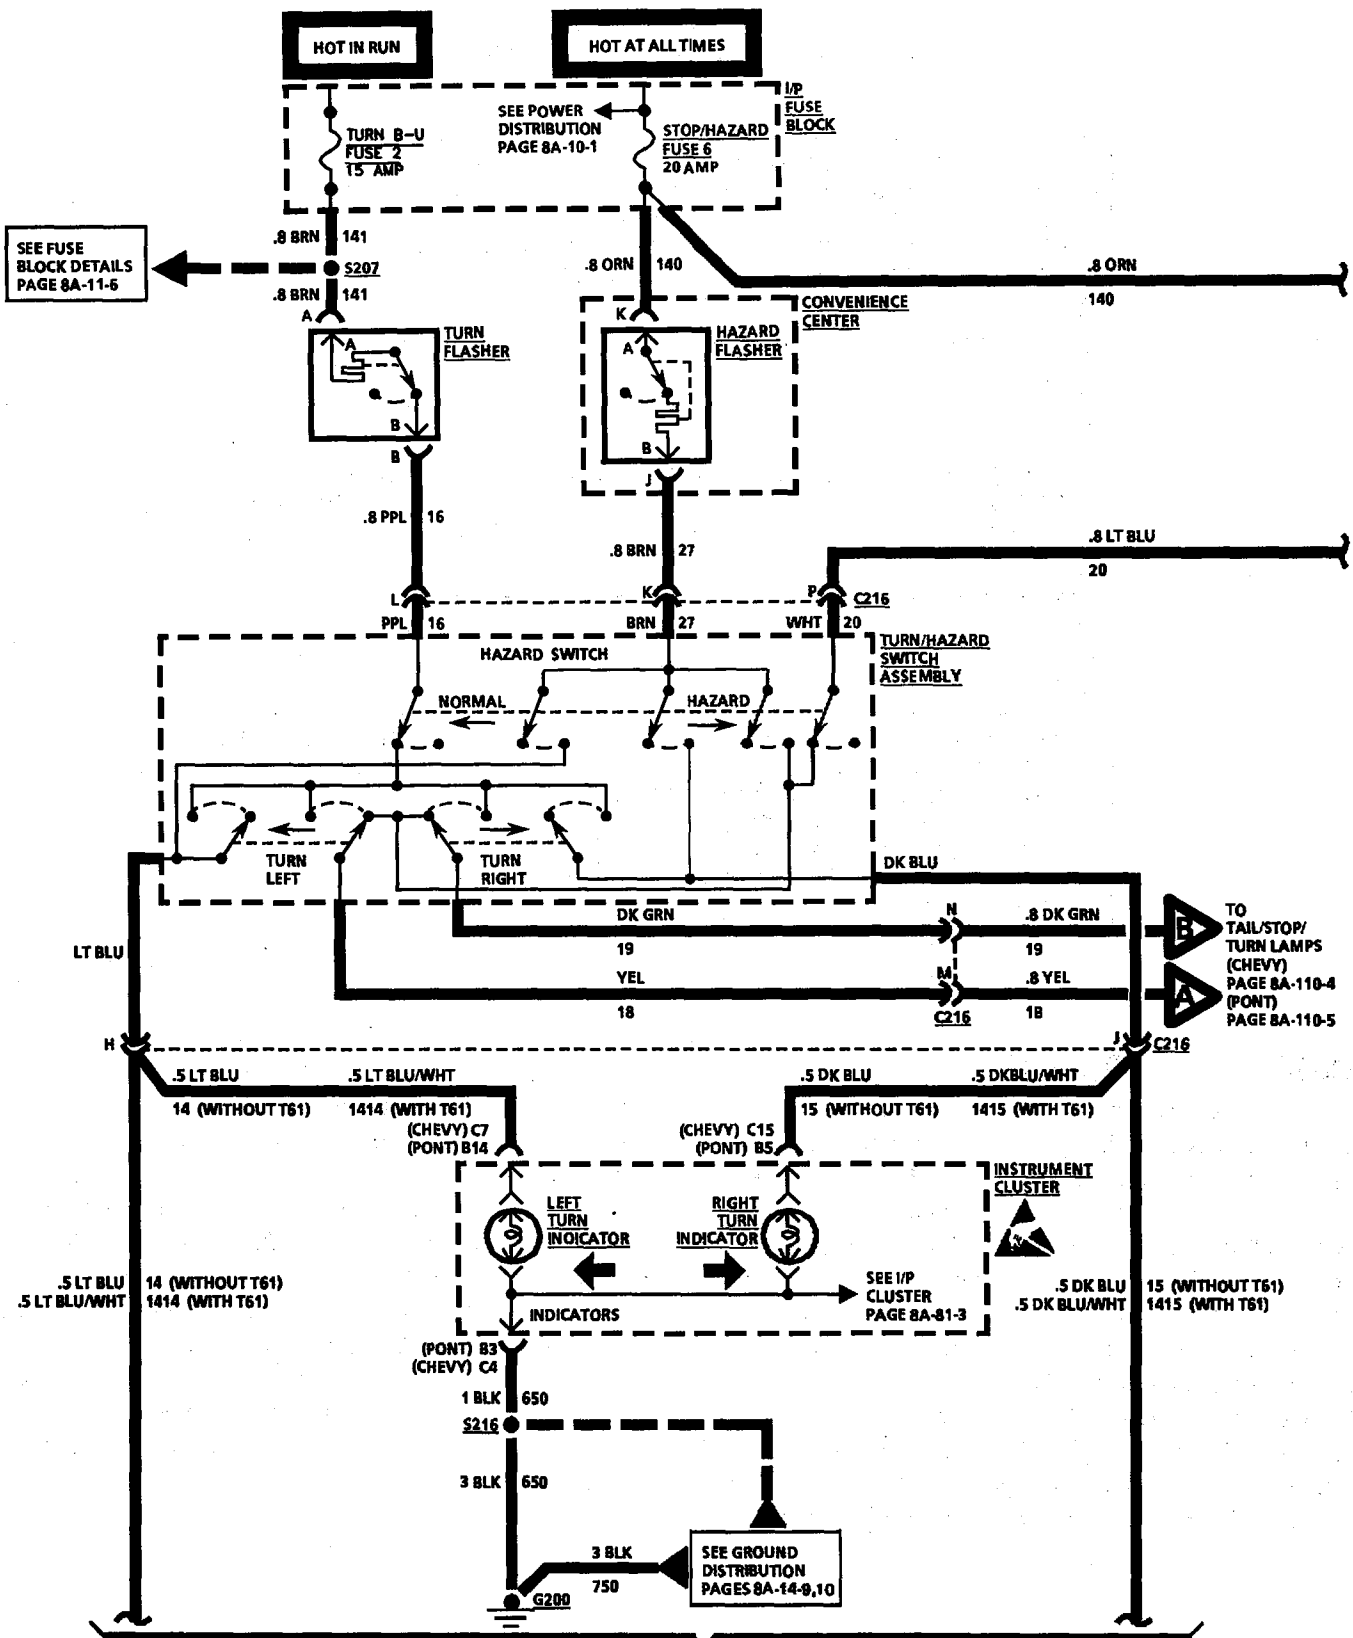

EXTERIOR LIGHTS  
TURN/HAZARD/STOP

SEE PAGE 8A-110-2 FOR VEHICLE WITHOUT DAYTIME RUNNING LIGHTS (T61)  
SEE PAGE 8A-110-3 FOR VEHICLE WITH DAYTIME RUNNING LIGHTS (T61)

EXTERIOR LIGHTS  
TURN/HAZARD/STOP