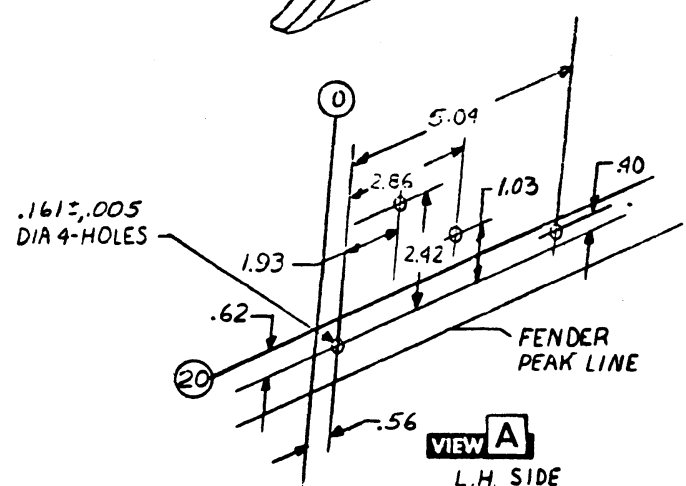

3918855

ASSEMBLY INSTRUCTIONS

1968 CAMARO 12000 SERIES

- ① 1 9419751 NUT ASM.
- ② 2 3916660 PLATE ASM.
- ① 3 3927483-4 EMBLEM L. & R.H. - 12400
- ① 4 9419753 NUT

☺ OF VEHICLE

FORWARD

▲ 10-15. LBS IN

• CHEVROLET MOTOR DIVISION, GM •		UPC	DATE	SYM	REVISION RECORD	AUTH.	DR	CK
T E M P O D	NAME PLATE & EMBLEM	11-13	8-21-67	1	HAS 3921247-C EMBLEM	8/22/67	JK	CI
	12000		9-1-67	2	VIEW "C" REVISED	9/10/67	RS	
				3	.39 ADDED			CI
Dwg PREL. 5-24-67 REF: Prel. A3 L-84421 L- DATE REC. 5-24-67		A7						