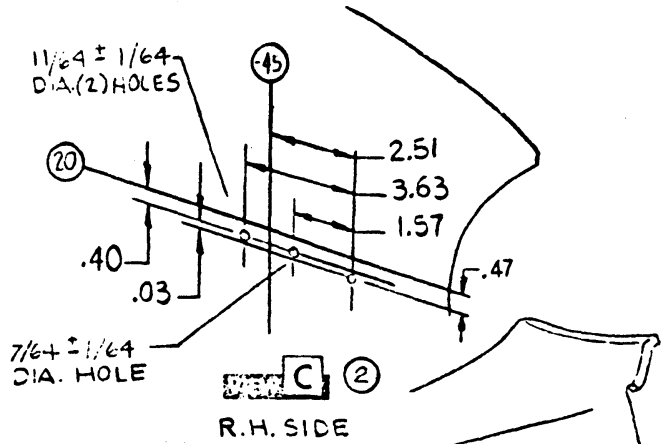

3918855

ASSEMBLY INSTRUCTIONS

1968 CAMARO 12000 SERIES

- ① 1 9419751 NUT ASM.
- ② 2 3916660 PLATE ASM.
- ① 3 3927483-4 EMBLEM L. & R.H. - 12400
- ① 4 9419753 NUT

☺ OF VEHICLE

FORWARD

▲ 10-15. LBS IN

• CHEVROLET MOTOR DIVISION, GM •		UPC	DATE	SYM	REVISION RECORD	AUTH.	DR	CK
T E M P O D	NAME PLATE & EMBLEM	11-13	8-21-67	1	HAS 3921247-C EMBLEM	8/22/67	JK	CI
	12000		9-1-67	2	VIEW "C" REVISED	9/10/67	RS	
				3	.39 ADDED			CI
Dwg PREL. 5-24-67 REF: Prel. A3 L-84421 L- DATE REC. 5-24-67		A7						