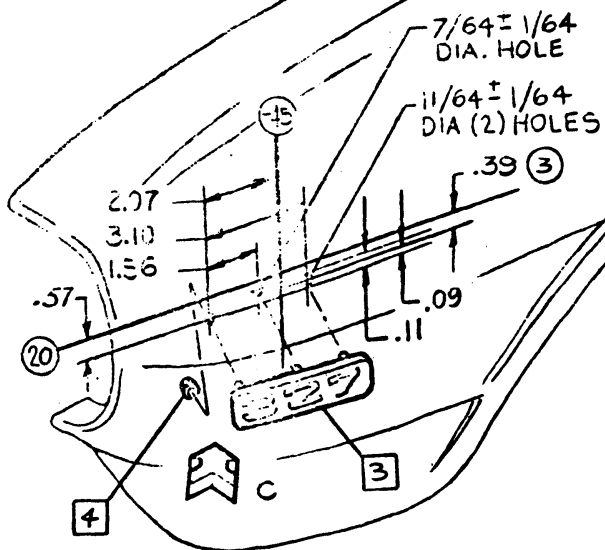

3918855

ASSEMBLY INSTRUCTIONS

1968 CAMARO 12000 SERIES

- ① 1 9419751 NUT ASM.
- ② 2 3916660 PLATE ASM.
- ① 3 3927483-4 EMBLEM L. & R.H. - 12400
- ① 4 9419753 NUT

☺ OF VEHICLE

FORWARD

▲ 10-15. LBS IN

• CHEVROLET MOTOR DIVISION, GM •		UPC	DATE	SYM	REVISION RECORD	AUTH.	DR	CK
T E M P O D	NAME PLATE & EMBLEM	11-13	8-21-67	1	HAS 3921247-C EMBLEM	8/22/67	JK	CI
	12000		9-1-67	2	VIEW "C" REVISED	9/10/67	RS	
				3	.39 ADDED			CI
Dwg PREL. 5-24-67 REF: Prel. A3 L-84421 L- DATE REC. 5-24-67		A7						