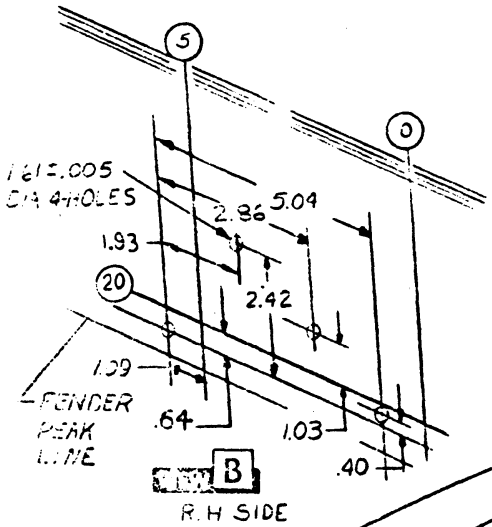

3918855

ASSEMBLY INSTRUCTIONS

1968 CAMARO 12000 SERIES

- ① 1 9419751 NUT ASM.
- ② 2 3916660 PLATE ASM.
- ① 3 3927483-4 EMBLEM L. & R.H. - 12400
- ① 4 9419753 NUT

☺ OF VEHICLE

FORWARD

▲ 10-15. LBS IN

• CHEVROLET MOTOR DIVISION, GM •		UPC	DATE	SYM	REVISION RECORD	AUTH.	DR	CK
T E M P O D	NAME PLATE & EMBLEM	11-13	8-21-67	1	HAS 3921247-C EMBLEM	8/22/67	JK	CI
	12000		9-1-67	2	VIEW "C" REVISED	9/10/67	RS	
				3	.39 ADDED			CI
Dwg PREL. 5-24-67 REF: Prel. A3 L-84421 L- DATE REC. 5-24-67		A7						