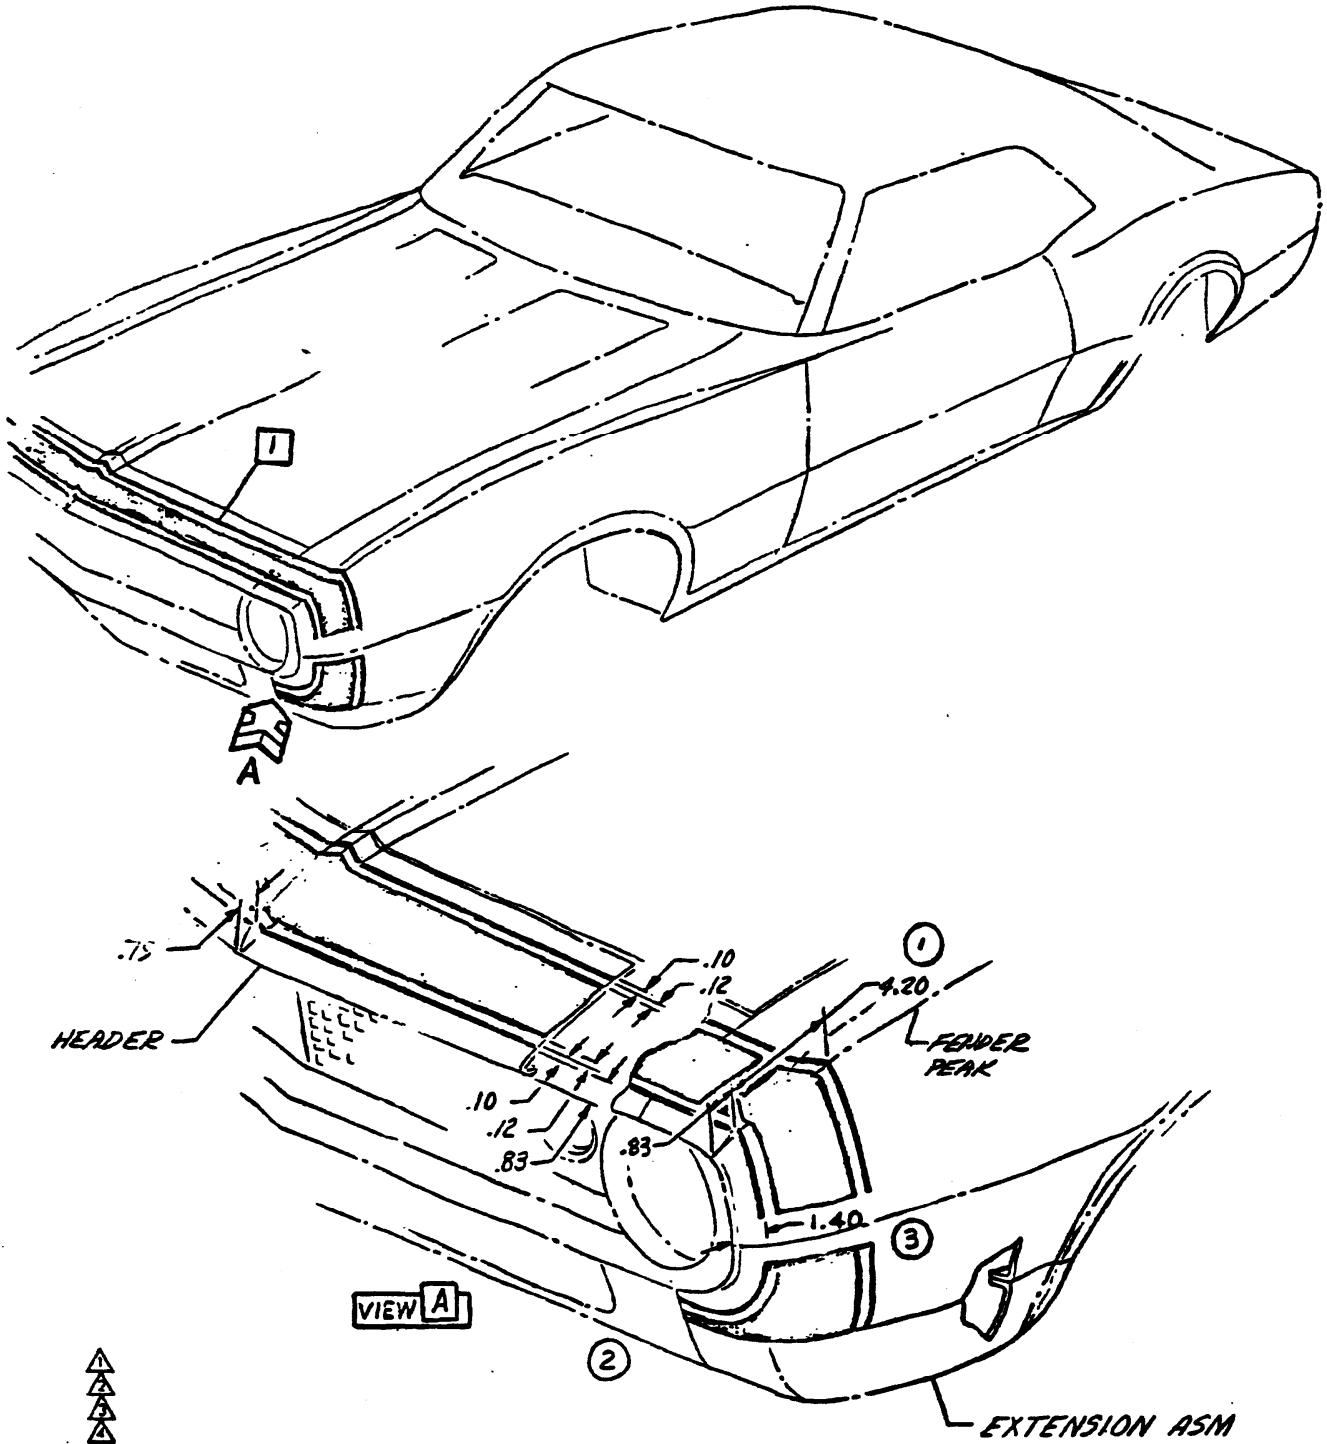

CHEVROLET

ASSEMBLY INSTRUCTIONS

3891775 "F" CAR 12000 SERIES

1 STENCIL-See paint instructions

CHEVROLET MOTOR DIVISION, G.M.C.				UPC	DATE	SYM	REVISION RECORD	AUTH.	DR	CK
PAINT STRIPE-HEADER	L48	51744	1	4.20 DIM LOCATION REV.						
			2	PAINT STRIPE REVISED						
		117246	3	1.40 DIM. ADDED		83002	BN	NS		
V-8 ENGINE	B2									
DWG PREL 1-24	RW	REF: Prel. B2	L-81724	L-						
DATE REL 3-1	DP	L-	L-	L-						
				X SHEET						